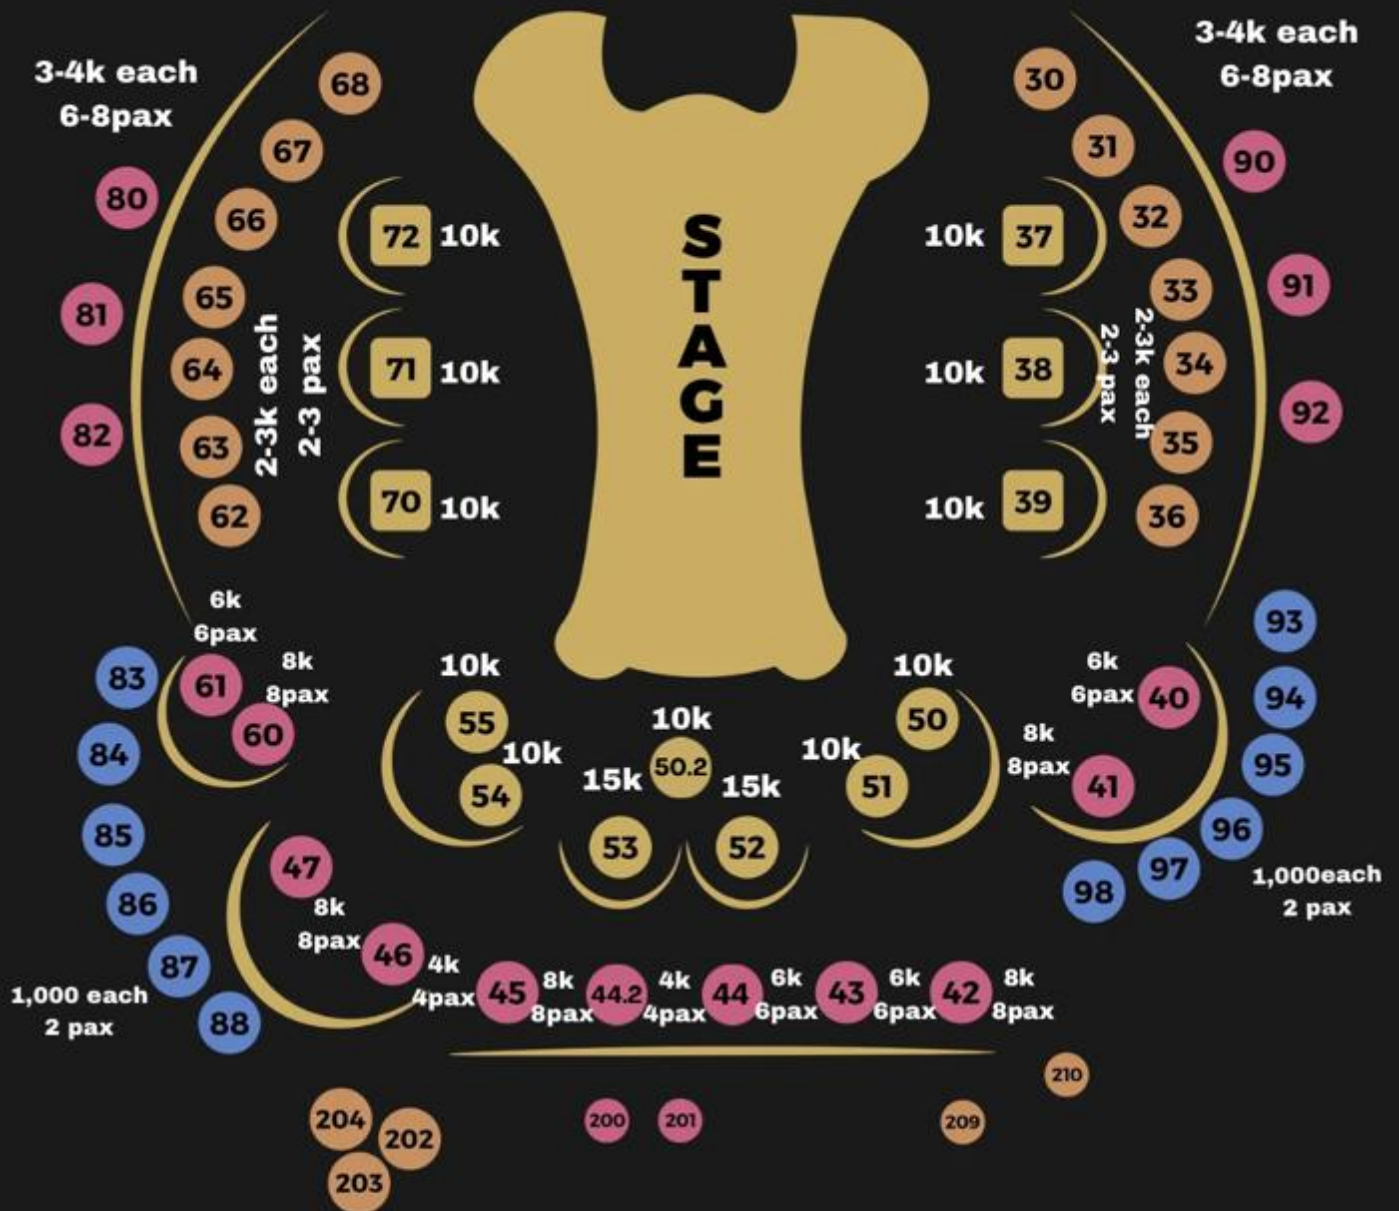

RESERVATIONS

GROUND FLOOR
TABLE CHART